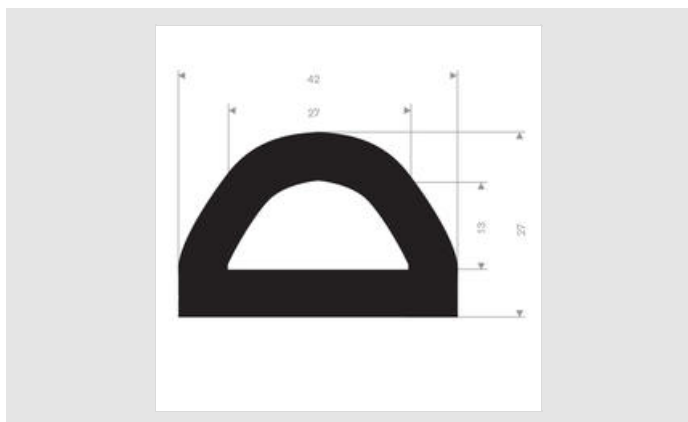

21514227

|           |          |
|-----------|----------|
| Qualité   | SBR/EPDM |
| Épaisseur | 27,00mm  |
| Largeur   | 42mm     |
| Longueur  | 20000mm  |
| Coloris   | Noir     |

**Application:**

Agriculture - Automotive - Commercial Vehicles - Construction -  
Gardens & Playgrounds - Machine Manufacturers -  
Marine Solutions - Warehouse Design