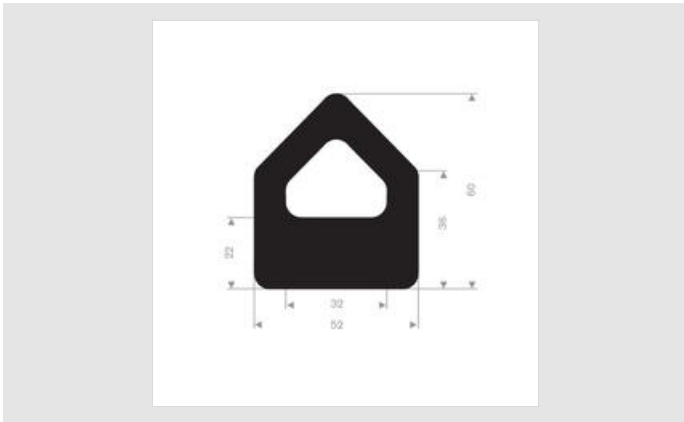

21565260

Qualité	SBR/EPDM
Epaisseur	60,00mm
Largeur	52mm
Longueur	5000mm
Coloris	Noir

Application:

- Agriculture - Automotive - Commercial Vehicles - Construction -
- Gardens & Playgrounds - Machine Manufacturers -
- Marine Solutions - Warehouse Design